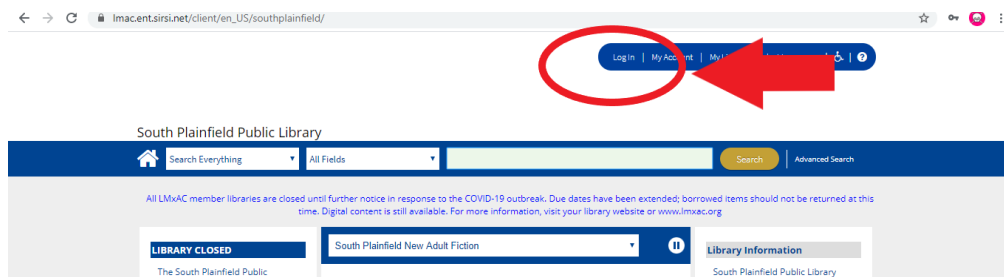

ANCESTRY.COM - HOME ACCESS

1. Go to our website at www.southplainfield.lib.nj.us and click on MY ACCOUNT in the upper left corner:

2. This will bring you to the library's online catalog. Click on LOG IN

3. Enter your library BARCODE and PIN numbers

4. Scroll down to the lower left hand corner and click on the ANCESTRY icon