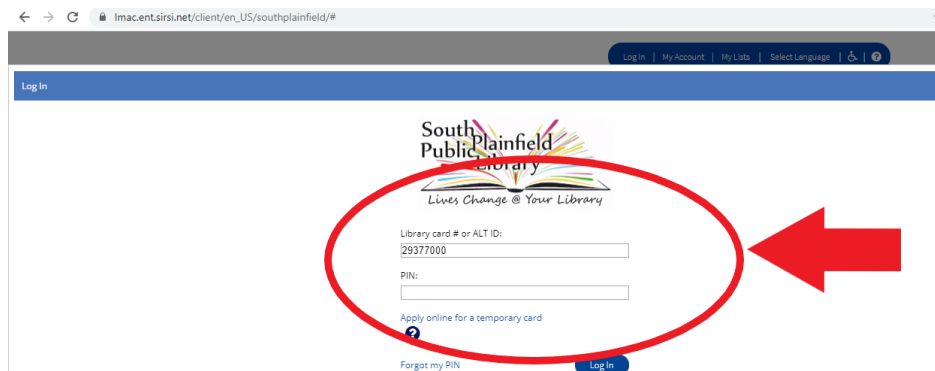

ANCESTRY.COM - HOME ACCESS

1. Go to our website at www.southplainfield.lib.nj.us and click on MY ACCOUNT in the upper left corner:

2. This will bring you to the library's online catalog. Click on LOG IN

3. Enter your library BARCODE and PIN numbers

4. Scroll down to the lower left hand corner and click on the ANCESTRY icon